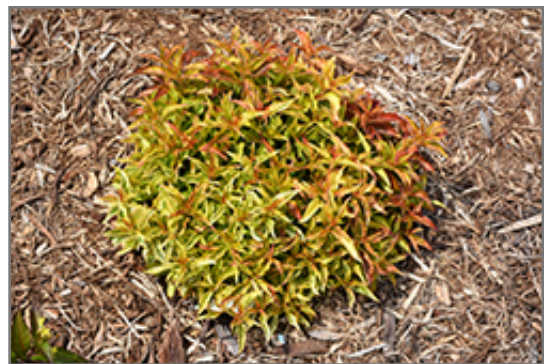

My Monet Sunset Weigela
Photo courtesy of NetPS Plant Finder