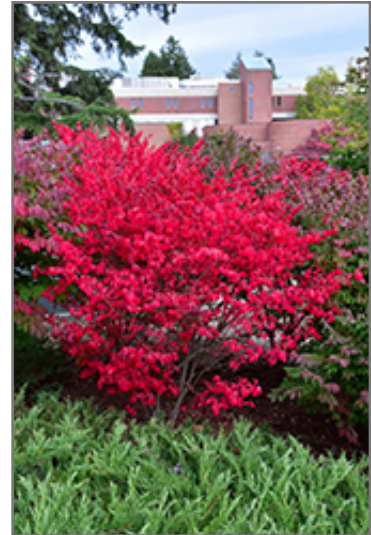

Compact Winged Burning Bush *Euonymus alatus 'Compactus'*

Height: 7 feet

Spread: 7 feet

Sunlight: ○ ● ●

Hardiness Zone: 4a

Other Names: Winged Euonymus, Burningbush

Description:

A spectacular and compact garden shrub which turns a luminous florescent pink color in fall, very showy; a shapely mounded growth habit and interesting corky wings on the branches; a very popular and adaptable landscape plant

Ornamental Features

Compact Winged Burning Bush has rich green deciduous foliage on a plant with a round habit of growth. The pointy leaves turn an outstanding cherry red in the fall. It produces red capsules from early to late fall. The warty brown bark and harvest gold branches add an interesting dimension to the landscape.

Landscape Attributes

Compact Winged Burning Bush is a dense multi-stemmed deciduous shrub with a more or less rounded form. Its average texture blends into the landscape, but can be balanced by one or two finer or coarser trees or shrubs for an effective composition.

This is a relatively low maintenance shrub, and can be pruned at anytime. It has no significant negative characteristics.

Compact Winged Burning Bush is recommended for the following landscape applications;

*Compact Winged Burning Bush in fall
Photo courtesy of NetPS Plant Finder*